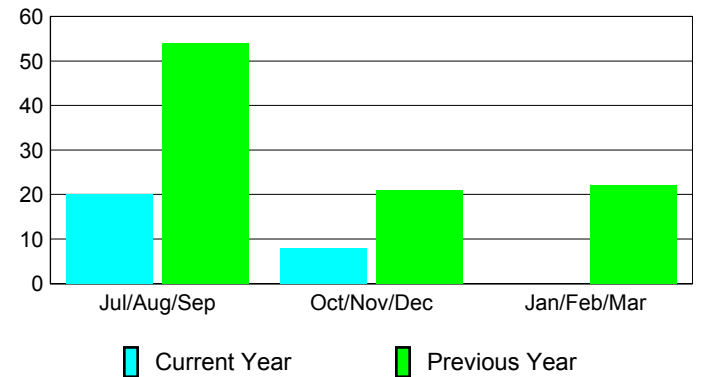

**Club Results 2012-2013**

Goal, New, Dropped, Gain/Loss

**MEMBERSHIP**

Membership Results  
2012-2013

Membership  
2011-2012

Month	Net Memb Goal	Actual New Memb	Actual Dropped Memb	Gain/Loss of Memb	Gain/Loss of Memb
Jul/Aug/Sep	50	68	-48	20	54
Oct/Nov/Dec	40	53	-45	8	21
Jan/Feb/Mar	40				22
<b>Totals</b>	<b>130</b>	<b>121</b>	<b>-93</b>	<b>28</b>	<b>97</b>

**Membership Results 2012-2013**

Goal, New, Dropped, Gain/Loss

**Comparison of Club Gain/Loss**

Current Year Compared to the Previous Year

**Comparison of Membership Gain/Loss**

Current Year Compared to the Previous Year

**YTD Status Quo Clubs 2012-2013**

Status Quo Clubs Compared to Status Quo Members

**Gender Comparison 2012-2013**

Jul/Aug/Sep

Oct/Nov/Dec

Jan/Feb/Mar

Male

Female