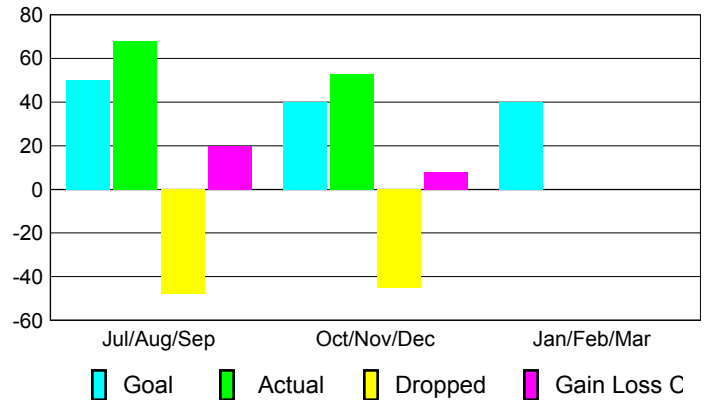

**Club Results 2012-2013**

Goal, New, Dropped, Gain/Loss

**MEMBERSHIP**

Membership Results  
2012-2013

Membership  
2011-2012

Month	Net Memb Goal	Actual New Memb	Actual Dropped Memb	Gain/Loss of Memb	Gain/Loss of Memb
Jul/Aug/Sep	50	68	-48	20	54
Oct/Nov/Dec	40	53	-45	8	21
Jan/Feb/Mar	40				22
<b>Totals</b>	<b>130</b>	<b>121</b>	<b>-93</b>	<b>28</b>	<b>97</b>

**Membership Results 2012-2013**

Goal, New, Dropped, Gain/Loss

**Comparison of Club Gain/Loss**

Current Year Compared to the Previous Year

**Comparison of Membership Gain/Loss**

Current Year Compared to the Previous Year